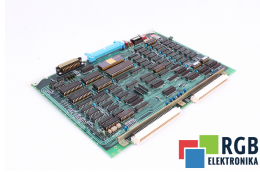

Repair FX01B MITSUBISHI ELECTRIC

We will repair every MITSUBISHI ELECTRIC device. If you cannot find the device that interests you, please contact us. We collect the devices **free of charge** via a courier or in person, thanks to which we are able to carry out the repair within several hours. We will diagnose your equipment **for free**, and if you do not decide on our service, you will not incur any costs. We offer **24 months warranty** for all completed repairs. We are available 24/7, also at weekends and on holidays. **Call us 24/7: +48 71 750 09 77** and receive immediate help.

SPECIFICATIONS

MANUFACTURER	MITSUBISHI ELECTRIC
MODEL	FX01B
CATEGORY	Servoamplifiers and inverters
WEIGHT	1.0 kg

WRITE TO US
info24@rgbrepairs.com

24/7 SUPPORT
[+48 71 750 977](tel:+48717500977)

TEST STAND